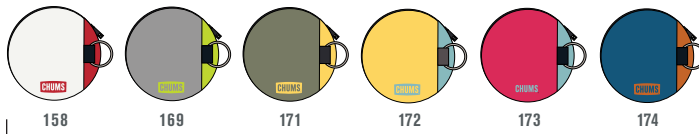

BRIGHTS MIX (02)